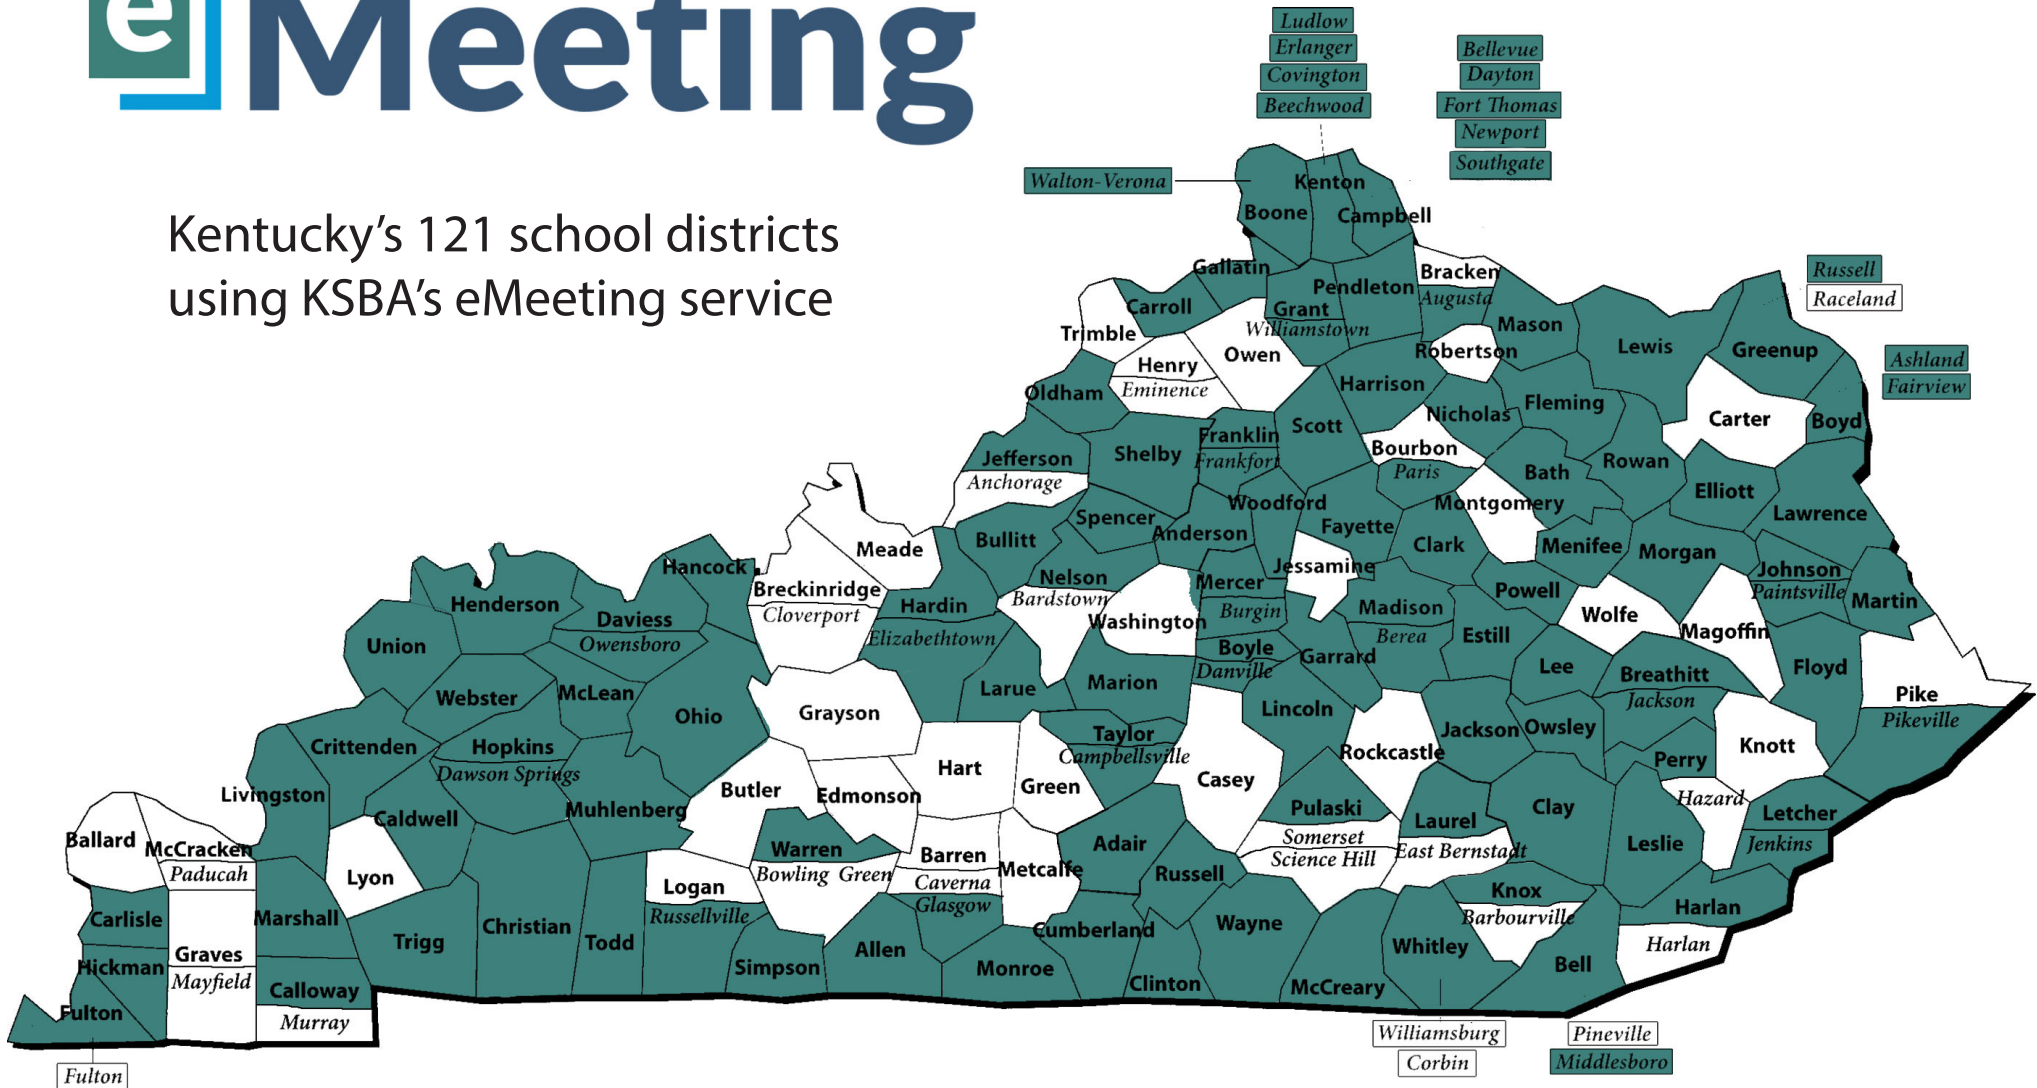

eMeeting

Kentucky's 121 school districts using KSBA's eMeeting service

Districts in green are eMeeting users

Revised 4/18/24